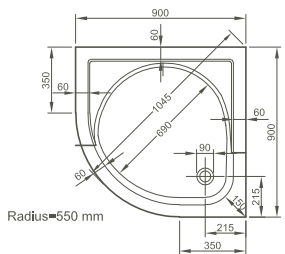

52870001000	800 x 800 x 55 mm	11,0 kg
52880001000	900 x 900 x 55 mm	14,0 kg
52920001000	1000 x 1000 x 55 mm	16,0 kg