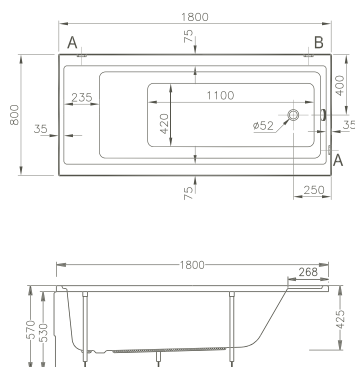

Pure, Badewanne zur Serie Shift/Pure, Bathtub for Shift Series

Material/Material:

Sanitäracryl 5 mm, weiß/5 mm sanitary acrylic, white

Typ/Type:

Einbauversion/built-in version

Ausstattung/Features:

1 Rückenschräge/1 back-rest

Wassertiefe 390 mm (Ablauf bis Unterkante Überlauf/

Water depth 390 mm (from outlet to bottom line of the overflow)

ohne Hahnlöcher/without tap holes

ohne Schürze/without panel

mit Überlaufloch/with overflow hole

ohne Ab- und Überlaufgarnitur/without waste and overflow

54320099000 1800 x 800 x 430 mm 185 l 28,0 kg

mit verdecktem Überlauf/with concealed overflow

inkl. Ablaufgarnitur/incl. siphon

54320001000 1800 x 800 x 430 mm 185 l 31,0 kg