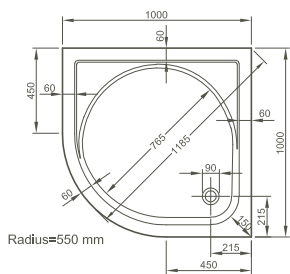

52870001000	800 x 800 x 55 mm	11,0 kg
52880001000	900 x 900 x 55 mm	14,0 kg
52920001000	1000 x 1000 x 55 mm	16,0 kg