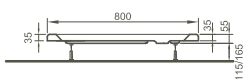

52870001000	800 x 800 x 55 mm	11,0 kg
52880001000	900 x 900 x 55 mm	14,0 kg
52920001000	1000 x 1000 x 55 mm	16,0 kg