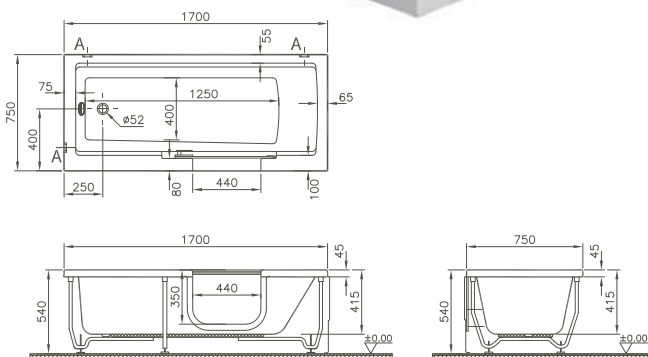

**Combo, Badewanne, rechteckig/
Combo, Bathtub, rectangular**

Material/Material:

Sanitäracryl 4 mm, weiß/4 mm sanitary acrylic, white

Typ/Type:

Einbauversion/built-in version

Ausstattung/Features:

Einstieg rechts/entrance on right side

1 Rückenschräge/1 back-rest

1 Tür/1 door

gehärtetes Glas 10 mm/toughened glass 10 mm

Türanschlag rechts/Door fixing right

Fußgestell vormontiert/foot stand premounted

Ab- und Überlaufgarnitur inkl./With waste and overflow

Wassertiefe 370 mm (Ablauf bis Unterkante Überlauf)/

Water depth 370 mm (from outlet to bottom line of the overflow)

ohne Hahnlöcher/without tap holes

ohne Schürze/without panel

Nutzung als Duschwanne oder Badewanne möglich

ohne Hydromassage-System/without Hydromassage-system:

57930001000 1700 x 750 x 540 mm 200 l 35,8 kg

mit Hydromassage-System/with Hydromassage-system:

ohne Desinfektionsanlage/without disinfection system

57930011000 System Aqua Soft/System Aqua Soft

mit Desinfektionsanlage/with disinfection system

mit Whirlsystem/with whirlsystem

57930095000 System Air Relax/System Air Relax

**Combo, Badewanne, rechteckig/
Combo, Bathtub, rectangular**

Material/Material:

Sanitäracryl 4 mm, weiß/4 mm sanitary acrylic, white

Typ/Type:

Einbauversion/built-in version

Ausstattung/Features:

Einstieg links/entrance on left side

1 Rückenschräge/1 back-rest

1 Tür/1 door

gehärtetes Glas 10 mm/toughened glass 10 mm

Türanschlag links/Door fixing left

Fußgestell vormontiert/foot stand premounted

Ab- und Überlaufgarnitur inkl./With waste and overflow

Wassertiefe 370 mm (Ablauf bis Unterkante Überlauf)/

Water depth 370 mm (from outlet to bottom line of the overflow)

ohne Hahnlöcher/without tap holes

ohne Schürze/without panel