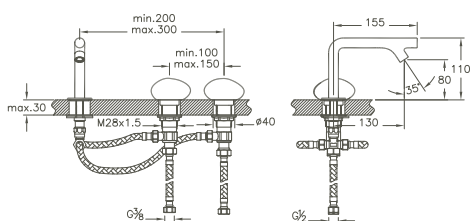

It's all about detail. This is why Vitra has perfectly matched its range of fittings to its successful sanitary-ware series Istanbul. The minimalist design of this series is wonderfully integrated with, and perfectly complements, the sanitary ware. It is not only the visual appearance important, but the functionality of the product as well. Electronically controlled fittings provide a great degree of convenience combined with the quality and durability of Vitra products.