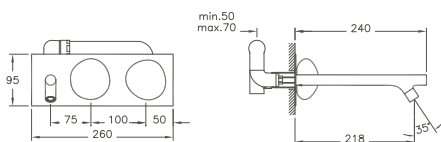

Zweigriff-Waschtischarmatur/Two-handle basin mixer

Dreilochmontage/Three-hole installation
Ausladung 130 mm/Projection 130 mm
Höhe Auslauf 80 mm/Height of the spout 80 mm
Ventiloberteile mit keramischen Dichtscheiben (1/4-Drehung)/
Ceramic-disc valves (1/4 turn)
Caché Luftsprudler M 16,5 x 1/Caché aerator M 16,5 x 1
Oberfläche Chrom/Surface chrome

A41807EXP 300/450 x 160 x 120 mm 2,9 kg

passend zu Waschtisch Istanbul/matches Istanbul washbasin:
4261B003-0871, # 4279B403-0871, # 4447B403-0871,
4521B403-0871