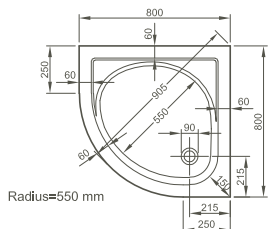

52870001000	800 x 800 x 55 mm	11,0 kg
52880001000	900 x 900 x 55 mm	14,0 kg
52920001000	1000 x 1000 x 55 mm	16,0 kg