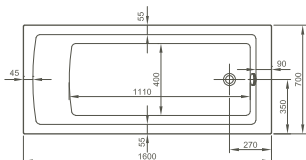

52520001000 1600 x 700 x 435 mm 175 l 20,0 kg