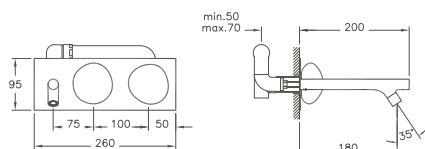

A41882EXP	260 x 200 x 95 mm	3,2 kg