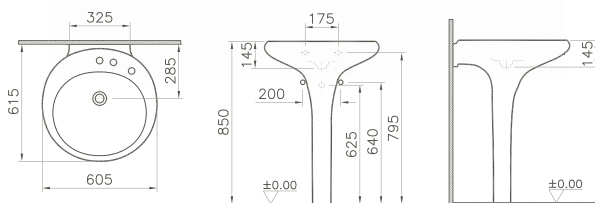

Waschtisch/ Washbasin

mit integrierter Standsäule/*with integrated pedestal*
wandgebunden/*wall-mounted*
ohne Überlaufloch/*without overflow hole*
ohne Hahnloch/*without tap hole*
inkl. Ablaufgarnitur/*incl. siphon*

4251B403-0016	605 x 620 mm	22,5 kg