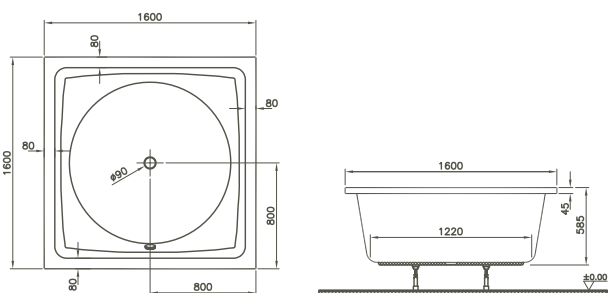

Water depth 445 mm (from outlet to bottom line of the overflow)

ohne Hahnlöcher/without tap holes

ohne Schürze/without panel

ohne Hydromassage-System/without Hydromassage-system:

55960001000	1600 x 1600 x 585 mm	525 l	36,0 kg
-------------	----------------------	-------	---------