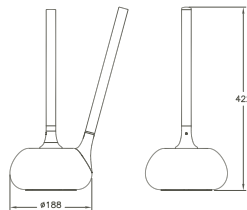

WC-Bürstengarnitur/Toilet brush set

Messing verchromt/Chrome-plated brass

A48007EXP