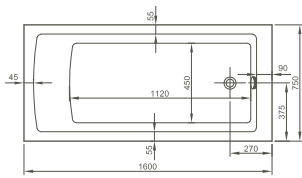

52660001000	1600 x 750 x 435 mm	203 l	21,0 kg