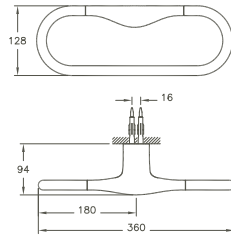

Handtuchring/Towel ring

Messing verchromt/Chrome-plated brass

A48008EXP