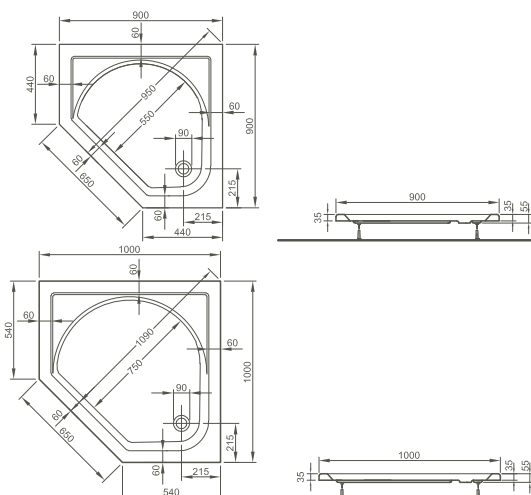

For flat shower trays a recess in the floor is needed to install the siphon!

52890001000	900 x 900 x 55 mm	12,0 kg
52940001000	1000 x 1000 x 55 mm	16,0 kg

**Flache Duschwanne, Viertelkreis/
Flat shower tray, quadrant**