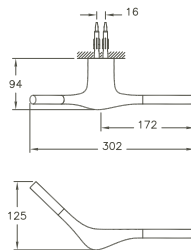

Papierrollenhalter/Roll holder

Messing verchromt/Chrome-plated brass

A48001EXP