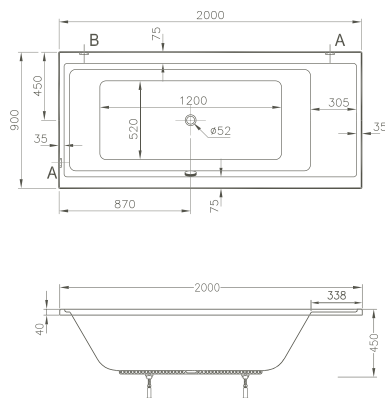

Pure, Badewanne zur Serie Shift/Pure, Bathtub for Shift Series

Material/Material:

Sanitäracryl 5 mm, weiß/5 mm sanitary acrylic, white

Typ/Type:

Einbauversion/built-in version

Ausstattung/Features:

1 Rückenschräge/1 back-rest

Wassertiefe 390 mm (Ablauf bis Unterkante Überlauf/

Water depth 390 mm (from outlet to bottom line of the overflow)

ohne Hahnloch/without tap hole

ohne Schürze/without panel

mit Überlaufloch/with overflow hole

ohne Ab- und Überlaufgarnitur/without waste and overflow

54330099000 2000 x 900 x 430 mm 215 l 35,0 kg

mit verdecktem Überlauf/with concealed overflow

inkl. Ablaufgarnitur/incl. siphon

54330001000 2000 x 900 x 430 mm 215 l 38,0 kg